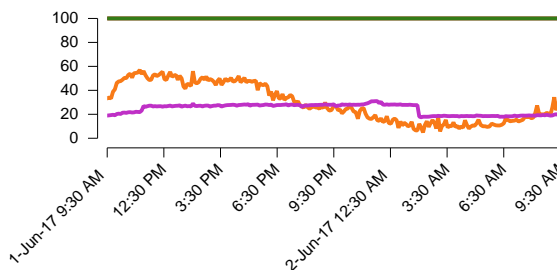

CSI-Windows-Sharepoint-BPDBSSSWMP01

CSI-Windows-Sharepoint-BPDBSSSWMP02

CSI-Windows-Sharepoint-BPWSSWZWD01

CSI-Windows-Sharepoint-BPWSSWZWD02

CSI-Windows-Sharepoint-BPWSSWZWD03

CSI-Windows-Sharepoint-BPWSSWZWD04

Time

- Availability %
- Average CPU Utilization %
- Reachability %
- Physical Memory Utilization %

Time

- Availability %
- Average CPU Utilization %
- Reachability %
- Physical Memory Utilization %