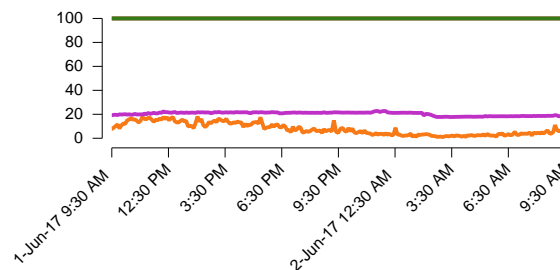

CSI-Windows-Sharepoint-BPDBSSSWMP01

CSI-Windows-Sharepoint-BPDBSSSWMP02

CSI-Windows-Sharepoint-BPWSSWZWD01

CSI-Windows-Sharepoint-BPWSSWZWD02

CSI-Windows-Sharepoint-BPWSSWZWD03

CSI-Windows-Sharepoint-BPWSSWZWD04

Time

- Availability %
- Average CPU Utilization %
- Reachability %
- Physical Memory Utilization %

Time

- Availability %
- Average CPU Utilization %
- Reachability %
- Physical Memory Utilization %