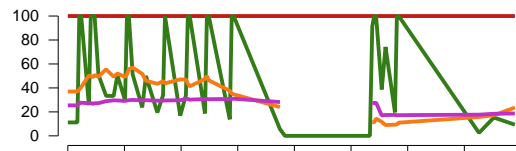

CSI-Windows-Sharepoint-BPDBSSSWMP01

CSI-Windows-Sharepoint-BPDBSSSWMP02

CSI-Windows-Sharepoint-BPWSSWZWD01

CSI-Windows-Sharepoint-BPWSSWZWD02

CSI-Windows-Sharepoint-BPWSSWZWD03

CSI-Windows-Sharepoint-BPWSSWZWD04

Time

- Availability %
- Average CPU Utilization %
- Reachability %
- Physical Memory Utilization %

Time

- Availability %
- Average CPU Utilization %
- Reachability %
- Physical Memory Utilization %