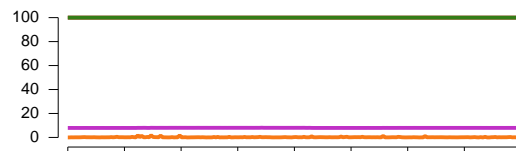

CSI-Windows-Sharepoint-BPDBSSSWMP02