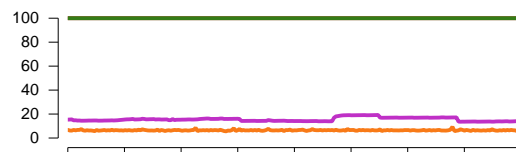

eHealth Trend Report

System Group CSI-Sharepoint-Servers
Divide by Time

CSI-Windows-Sharepoint-BPAPSAPWMP01

CSI-Windows-Sharepoint-BPAPSAPWMP02

CSI-Windows-Sharepoint-BPAPSAUWMP01

CSI-Windows-Sharepoint-BPAPSAUWMP02

Time

- Availability %
- Average CPU Utilization %
- Reachability %
- Physical Memory Utilization %

Time

- Availability %
- Average CPU Utilization %
- Reachability %
- Physical Memory Utilization %