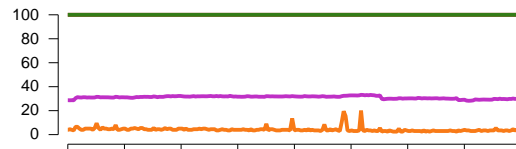

eHealth Trend Report

System Group CSI-Sharepoint-Servers
Divide by Time

CSI-Windows-Sharepoint-BPAPSAPWMP01

CSI-Windows-Sharepoint-BPAPSAPWMP02

CSI-Windows-Sharepoint-BPAPSAUWMP01

CSI-Windows-Sharepoint-BPAPSAUWMP02

CSI-Windows-Sharepoint-BPDBSSSWMP01

CSI-Windows-Sharepoint-BPDBSSSWMP02

CSI-Windows-Sharepoint-BPWSSWZWD01

CSI-Windows-Sharepoint-BPWSSWZWD02

CSI-Windows-Sharepoint-BPWSSWZWD03

CSI-Windows-Sharepoint-BPWSSWZWD04

Time

- Availability %
- Average CPU Utilization %
- Reachability %
- Physical Memory Utilization %

Time

- Availability %
- Average CPU Utilization %
- Reachability %
- Physical Memory Utilization %