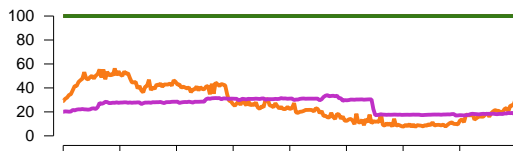

CSI-Windows-Sharepoint-BPWSSWZWD01