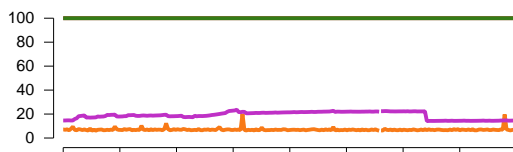

eHealth Trend Report

System Group CSI-Sharepoint-Servers
Divide by Time

CSI-Windows-Sharepoint-BPAPSAPWMP01

CSI-Windows-Sharepoint-BPAPSAPWMP02

CSI-Windows-Sharepoint-BPAPSAUWMP01

CSI-Windows-Sharepoint-BPAPSAUWMP02

Time

- Availability %
- Average CPU Utilization %
- Reachability %
- Physical Memory Utilization %

Time

- Availability %
- Average CPU Utilization %
- Reachability %
- Physical Memory Utilization %