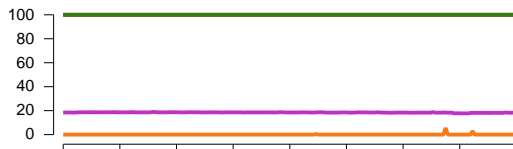

eHealth Trend Report

System Group CSI-Sharepoint-Servers
Divide by Time

CSI-Windows-Sharepoint-BPAPSAPWMP01

CSI-Windows-Sharepoint-BPAPSAPWMP02

CSI-Windows-Sharepoint-BPAPSAUWMP01

CSI-Windows-Sharepoint-BPAPSAUWMP02

Time

- Availability %
- Average CPU Utilization %
- Reachability %
- Physical Memory Utilization %

Time

- Availability %
- Average CPU Utilization %
- Reachability %
- Physical Memory Utilization %